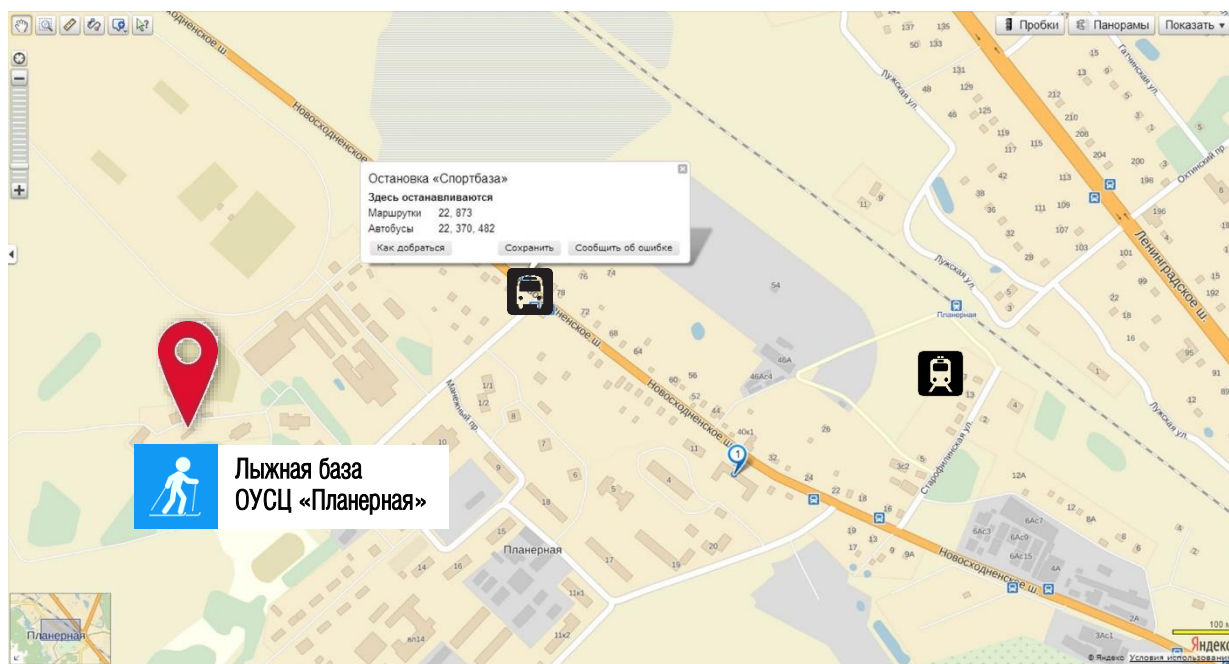

141408 Moscow region
1 Planernaya district, Khimki
23 km Leningradskoe highway

Rechnoy Vokzal

Tel.: +7 (495) 571–44–60

370 bus from «Rechnoy Vokzal» metro station or # 105 minibus to «Sport base» station in Filino village.

154 minibus from «Planernaya» metro or bus # 873 from «Skhodnenskaya» metro to «Sport base» station

from Leningradsky Railway Station («Komsomolskaya» metro) to the «Planernaya» station, 800 m walking to destination